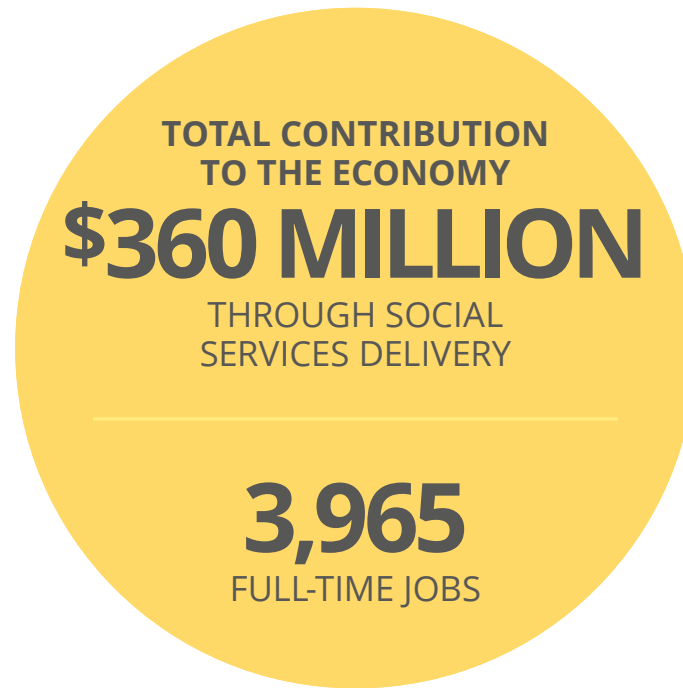

CENTACARE CONTRIBUTION 2021

DIRECT CONTRIBUTION

$133 MILLION

IN WAGES PAID TO

2,296 JOBS

IN EDUCATION AND
SOCIAL SERVICES DELIVERY

$54 MILLION

GOODS AND SERVICES
PURCHASED

3,851

QLD BUSINESSES BENEFIT

FLOW-ON BENEFITS FROM OUR SPENDING AND EMPLOYMENT

1,672

ADDITIONAL FULL-TIME JOBS

$172 MILLION

ADDITIONAL VALUE ADD

151

VOLUNTEERS

$2 MILLION

VALUE OF VOLUNTEERING

Nurturing prosperity in Queensland communities

25,971 children in Catholic Early Ed Care • **18,823** residents accessing Centacare Community Services

For more detailed information on the Archdiocese of Brisbane, [click here](#).