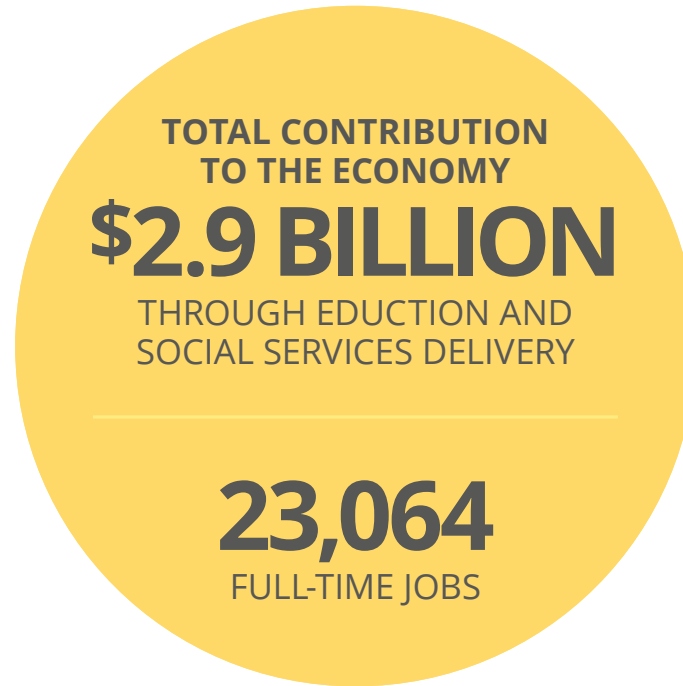

### DIRECT CONTRIBUTION

**\$1.1 BILLION**

IN WAGES PAID TO

**10,587 JOBS**

IN EDUCATION AND  
SOCIAL SERVICES DELIVERY

**\$357 MILLION**

GOODS AND SERVICES  
PURCHASED

**14,773**

BUSINESSES BENEFIT

### FLOW-ON BENEFITS FROM OUR SPENDING AND EMPLOYMENT

**12,487**

ADDITIONAL FULL-TIME JOBS

**\$1.3 BILLION**

ADDITIONAL VALUE ADD

**15,931**

VOLUNTEERS

**\$261 MILLION**