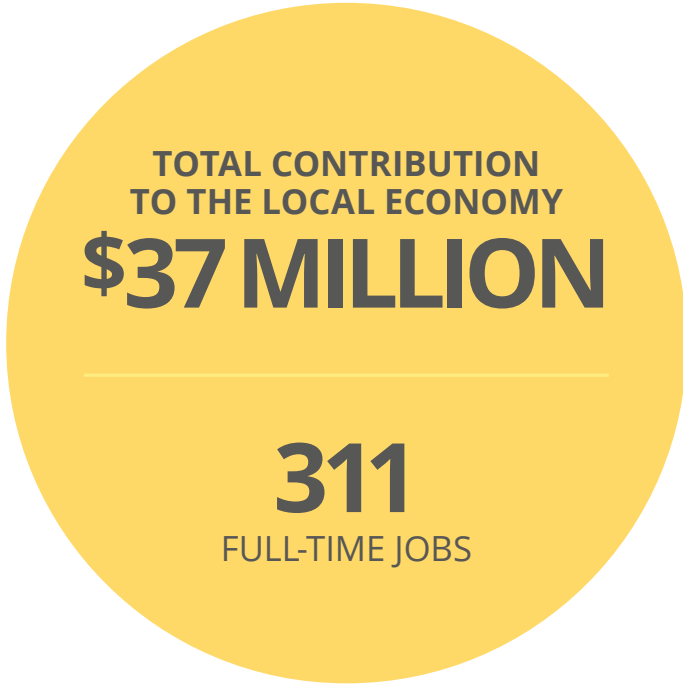

CONTRIBUTION TO THE **CAPALABA** STATE ELECTORATE 2021

DIRECT CONTRIBUTION

\$15 MILLION

IN WAGES PAID TO

165 JOBS

FTE

\$2 MILLION

GOODS AND SERVICES
PURCHASED LOCALLY

189

LOCAL BUSINESSES BENEFIT

FLOW-ON BENEFITS FROM OUR SPENDING AND EMPLOYMENT

146

ADDITIONAL FULL-TIME JOBS

\$15 MILLION

ADDITIONAL VALUE ADD

284