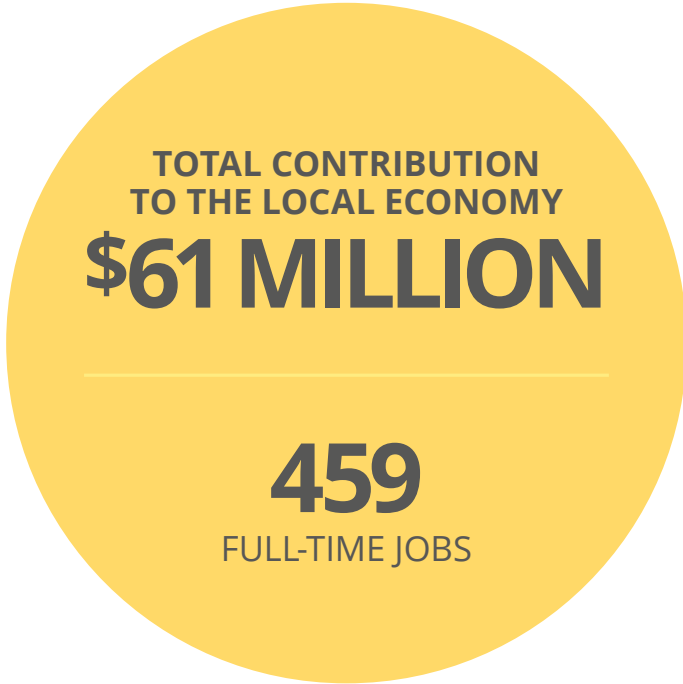

CONTRIBUTION TO THE **FERNY GROVE** STATE ELECTORATE 2021

DIRECT CONTRIBUTION

\$24 MILLION

IN WAGES PAID TO

235 JOBS

FTE

\$3 MILLION

GOODS AND SERVICES
PURCHASED LOCALLY

157

LOCAL BUSINESSES BENEFIT

FLOW-ON BENEFITS FROM OUR SPENDING AND EMPLOYMENT

224

ADDITIONAL FULL-TIME JOBS

\$23 MILLION

ADDITIONAL VALUE ADD

645