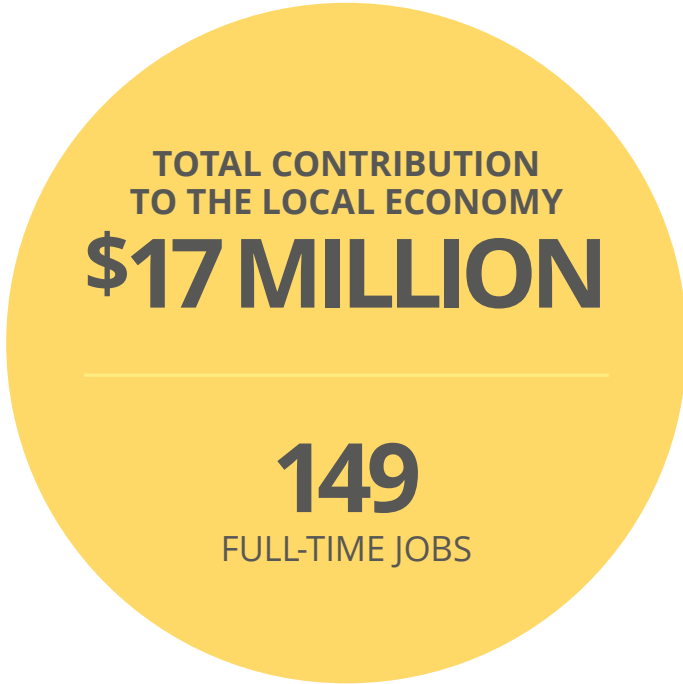

CONTRIBUTION TO THE **MARANOVA** FEDERAL ELECTORATE 2021

DIRECT CONTRIBUTION

\$7 MILLION

IN WAGES PAID TO

74 JOBS

FTE

\$1 MILLION

GOODS AND SERVICES
PURCHASED LOCALLY

165

LOCAL BUSINESSES BENEFIT

FLOW-ON BENEFITS FROM OUR SPENDING AND EMPLOYMENT

75

ADDITIONAL FULL-TIME JOBS

\$8 MILLION

ADDITIONAL VALUE ADD

77

VOLUNTEERS

\$1 MILLION

VALUE OF VOLUNTEERING

Nurturing prosperity in the local community

386 students in Brisbane Catholic Education Schools • **1** children in Catholic Early EdCare

261 residents accessing Centacare Community Services